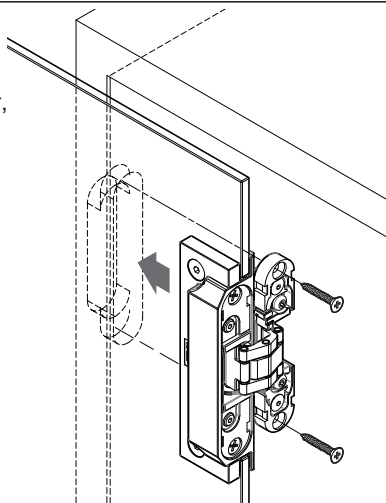

Parts

Dimensions

Assembly

1 Preparation

Loosen vertical adjustment screws of all hinges for adjustment.

2 Parts Assembly onto Glass

3 Door Hanging

While holding the door, fix the hinges to the cabinet.

4 Adjusting Door Position

See the installation manual for HES3D-90. Fit the screw cover to hide screws.

SUGATSUNE KOGYO CO.,LTD
Tokyo, JAPAN
Phone: +81 (0)3 3866 2260 E-mail:export@sugatsune.co.jp

SUGATSUNE KOGYO (UK) LTD
Reading, UK
Phone: +44 118 9272 955 E-mail:sales@sugatsune.co.uk