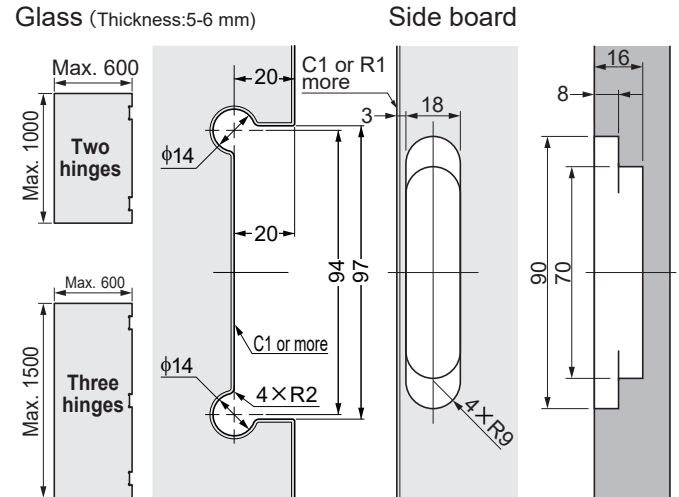

LAMP® INSTALLATION MANUAL FOR HES3D-G90BKT GLASS BRACKET

Thank you for selecting our product. Before starting installation, please read this manual thoroughly to ensure correct installation. Please keep this manual at hand for future reference.

Parts

Dimensions

Assembly

1 Preparation

Loosen vertical adjustment screws of all hinges for adjustment.

2 Parts Assembly onto Glass

3 Door Hanging

While holding the door, fix the hinges to the cabinet.