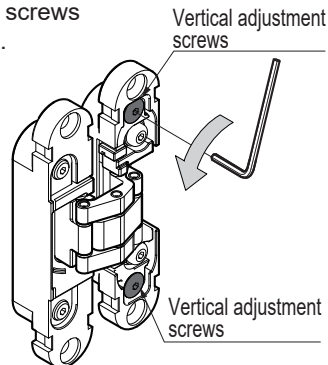

Parts

Dimensions

Assembly

1 Preparation

Loosen vertical adjustment screws of all hinges for adjustment.

2 Parts Assembly onto Glass

3 Door Hanging

While holding the door, fix the hinges to the cabinet.

4 Adjusting Door Position

See the installation manual for HES3D-90. Fit the screw cover to hide screws.

SUGATSUNE KOGYO CO.,LTD
Tokyo, JAPAN
Phone: +81 (0)3 3866 2260 E-mail:export@sugatsune.co.jp

SUGATSUNE KOGYO (UK) LTD
Reading, UK
Phone: +44 118 9272 955 E-mail:sales@sugatsune.co.uk