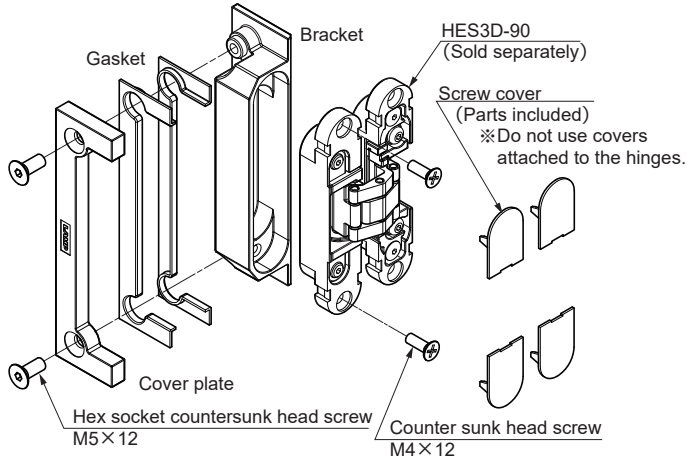

LAMP® INSTALLATION MANUAL FOR HES3D-G90BKT GLASS BRACKET

Thank you for selecting our product. Before starting installation, please read this manual thoroughly to ensure correct installation. Please keep this manual at hand for future reference.

Parts

Dimensions

Assembly

1 Preparation

Loosen vertical adjustment screws of all hinges for adjustment.

2 Parts Assembly onto Glass

3 Door Hanging

While holding the door, fix the hinges to the cabinet.