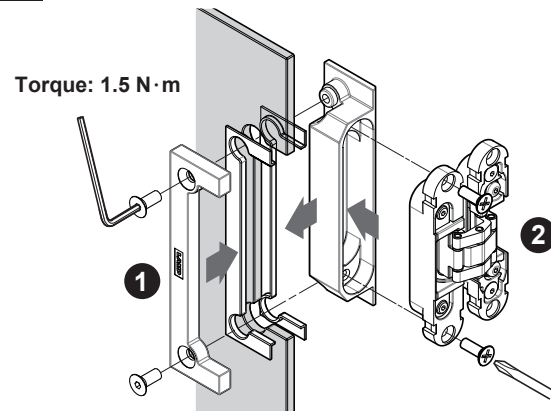

Parts

Dimensions

Assembly

1 Preparation

Loosen vertical adjustment screws of all hinges for adjustment.

2 Parts Assembly onto Glass

3 Door Hanging

While holding the door, fix the hinges to the cabinet.

4 Adjusting Door Position

See the installation manual for HES3D-90. Fit the screw cover to hide screws.

SUGATSUNE KOGYO CO.,LTD
Tokyo, JAPAN
Phone: +81 (0)3 3866 2260 E-mail:export@sugatsune.co.jp

SUGATSUNE KOGYO (UK) LTD
Reading, UK
Phone: +44 118 9272 955 E-mail:sales@sugatsune.co.uk