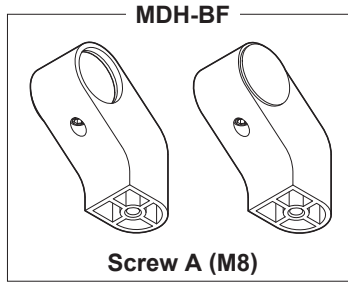

Thank you for using our product. Before installation, please read this manual thoroughly to ensure correct installation. Please keep this manual at hand for future reference.

COMPONENT PARTS

Load capacity
490 N (50kgf)

or

PARTS SOLD SEPARATELY

ASSEMBLY

SUGATSUNE KOGYO CO., LTD.
Tokyo, JAPAN
Phone: +81 3 3866 2260
E-mail: export@sugatsune.co.jp

SUGATSUNE KOGYO (UK) LIMITED
Reading, UK
Phone: +44 1189 272 955
E-mail: sales@sugatsune.co.uk

SUGATSUNE EUROPE GmbH
Düsseldorf, GERMANY
Phone: +49 211 53812 900
E-mail: sales@sugatsune.eu

SUGATSUNE AMERICA, INC.
California, USA
Phone: +1 310 329 6373
E-mail: sales@sugatsune.com

Chicago, USA
Phone: +1 630 317 7072
E-mail: sales@sugatsune.com

SUGATSUNE CANADA, INC.
Montreal, CANADA
Phone: +1 514 312 5267
E-mail: support@sugatsune.ca

SUGATSUNE SHANGHAI CO., LTD.
Shanghai, CHINA
Phone: +86 21 3632 1858
E-mail: lamp@sugatsune.com.cn

Guangzhou, CHINA
Phone: +86 20 6639 3554
E-mail: lamp@sugatsune.com.cn

SUGATSUNE KOREA CO., LTD.
Incheon, KOREA
Phone: +82 32 220 0603
E-mail: sales@sugatsune-korea.co.kr

SUGATSUNE KOGYO INDIA PRIVATE LIMITED
Mumbai, INDIA
Phone: +91 9867299597
E-mail: sales@sugatsune.in
Delhi, INDIA
Phone: +91 9867299597
+91 11 45093636
E-mail: sales@sugatsune.in