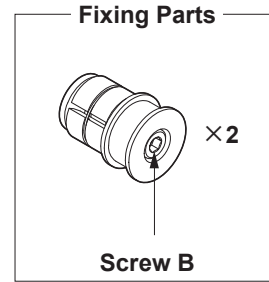

Thank you for using our product. Before installation, please read this manual thoroughly to ensure correct installation. Please keep this manual at hand for future reference.

COMPONENT PARTS

Load capacity
490 N (50kgf)

or

PARTS SOLD SEPARATELY

ASSEMBLY

SUGATSUNE KOGYO CO., LTD.
Tokyo, JAPAN
Phone: +81 3 3866 2260
E-mail: export@sugatsune.co.jp

SUGATSUNE KOGYO (UK) LIMITED
Reading, UK
Phone: +44 1189 272 955
E-mail: sales@sugatsune.co.uk

SUGATSUNE EUROPE GmbH
Düsseldorf, GERMANY
Phone: +49 211 53812 900
E-mail: sales@sugatsune.eu

SUGATSUNE AMERICA, INC.
California, USA
Phone: +1 310 329 6373
E-mail: sales@sugatsune.com

Chicago, USA
Phone: +1 630 317 7072
E-mail: sales@sugatsune.com

SUGATSUNE CANADA, INC.
Montreal, CANADA
Phone: +1 514 312 5267
E-mail: support@sugatsune.ca

SUGATSUNE SHANGHAI CO., LTD.
Shanghai, CHINA
Phone: +86 21 3632 1858
E-mail: lamp@sugatsune.com.cn

Guangzhou, CHINA
Phone: +86 20 6639 3554
E-mail: lamp@sugatsune.com.cn

SUGATSUNE KOREA CO., LTD.
Incheon, KOREA
Phone: +82 32 220 0603
E-mail: sales@sugatsune-korea.co.kr

SUGATSUNE KOGYO INDIA PRIVATE LIMITED
Mumbai, INDIA
Phone: +91 9867299597
E-mail: sales@sugatsune.in
Delhi, INDIA
Phone: +91 9867299597
+91 11 45093636
E-mail: sales@sugatsune.in