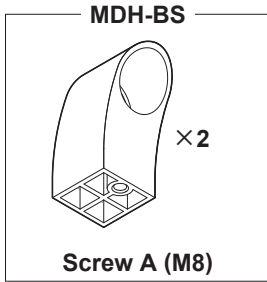

Thank you for using our product. Before installation, please read this manual thoroughly to ensure correct installation. Please keep this manual at hand for future reference.

COMPONENT PARTS

Load capacity
490 N (50kgf)