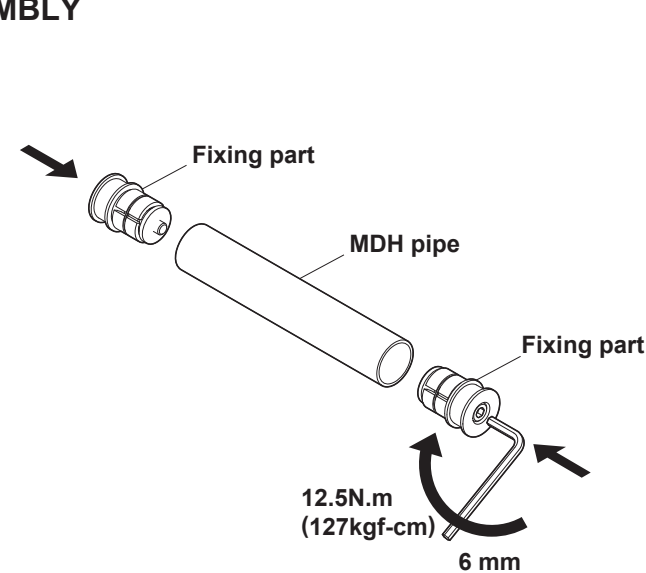

ASSEMBLY

SUGATSUNE KOGYO CO., LTD.
Tokyo, JAPAN
Phone: +81 3 3866 2260
E-mail: export@sugatsune.co.jp

SUGATSUNE KOGYO (UK) LIMITED
Reading, UK
Phone: +44 1189 272 955
E-mail: sales@sugatsune.co.uk

SUGATSUNE EUROPE GmbH
Düsseldorf, GERMANY
Phone: +49 211 53812 900
E-mail: sales@sugatsune.eu

SUGATSUNE AMERICA, INC.
California, USA
Phone: +1 310 329 6373
E-mail: sales@sugatsune.com

Chicago, USA
Phone: +1 630 317 7072
E-mail: sales@sugatsune.com

SUGATSUNE CANADA, INC.
Montreal, CANADA
Phone: +1 514 312 5267
E-mail: support@sugatsune.ca

SUGATSUNE SHANGHAI CO., LTD.
Shanghai, CHINA
Phone: +86 21 3632 1858
E-mail: lamp@sugatsune.com.cn

Guangzhou, CHINA
Phone: +86 20 6639 3554
E-mail: lamp@sugatsune.com.cn

SUGATSUNE KOREA CO., LTD.
Incheon, KOREA
Phone: +82 32 220 0603
E-mail: sales@sugatsune-korea.co.kr

SUGATSUNE KOGYO INDIA PRIVATE LIMITED
Mumbai, INDIA
Phone: +91 9867299597
E-mail: sales@sugatsune.in
Delhi, INDIA
Phone: +91 9867299597
+91 11 45093636
E-mail: sales@sugatsune.in