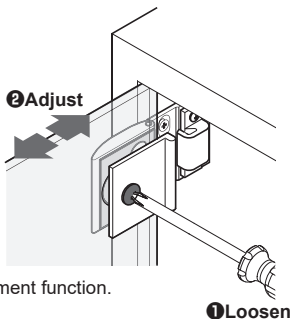

※⁶ GH-450G does not have a vertical adjustment function. The figure shows GH-450 (inset with catch).

After adjustment, be sure to tighten the loosened screws.

Caution
If the catch is set too tight, the catch may be damaged.

SUGATSUNE AMERICA, INC.
California, USA
Phone: +1 310 329 6373 E-mail:sales@sugatsune.com
Chicago, USA
Phone: +1 630 317 7072 E-mail:sales@sugatsune.com
SUGATSUNE CANADA, INC.
Phone: +1 514 312 5267 E-mail:support@sugatsune.ca