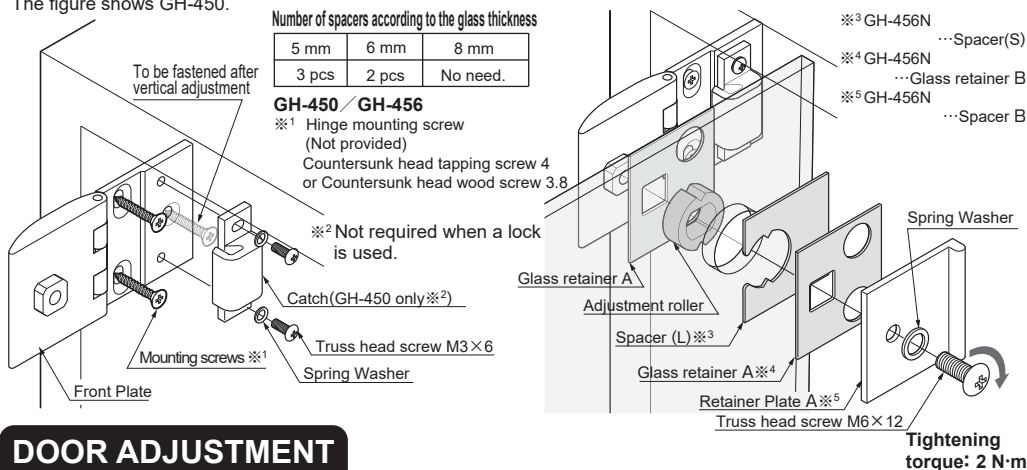

INSTALLATION

The figure shows GH-450.

DOOR ADJUSTMENT

Vertical adjustment: (±1 mm)

Horizontal adjustment: (±1.2 mm)

Catch adjustment (GH-450 Only)