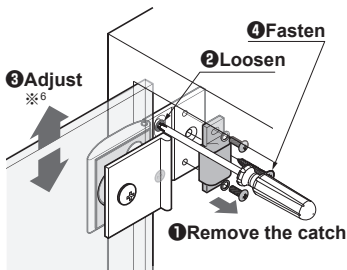

※⁶ GH-450G does not have a vertical adjustment function. The figure shows GH-450 (inset with catch).

After adjustment, be sure to tighten the loosened screws.

Caution
If the catch is set too tight, the catch may be damaged.

SUGATSUNE AMERICA, INC.
California, USA
Phone: +1 310 329 6373 E-mail:sales@sugatsune.com
Chicago, USA
Phone: +1 630 317 7072 E-mail:sales@sugatsune.com
SUGATSUNE CANADA, INC.
Phone: +1 514 312 5267 E-mail:support@sugatsune.ca