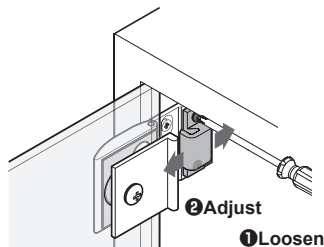

※⁶ GH-450G does not have a vertical adjustment function. The figure shows GH-450 (inset with catch).

After adjustment, be sure to tighten the loosened screws.

Caution
If the catch is set too tight, the catch may be damaged.

SUGATSUNE AMERICA, INC.
California, USA
Phone: +1 310 329 6373 E-mail:sales@sugatsune.com
Chicago, USA
Phone: +1 630 317 7072 E-mail:sales@sugatsune.com
SUGATSUNE CANADA, INC.
Phone: +1 514 312 5267 E-mail:support@sugatsune.ca