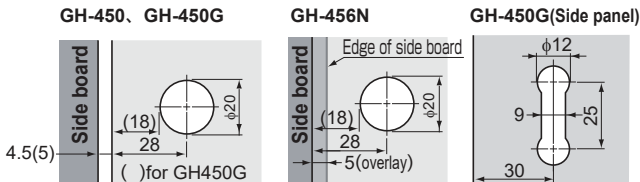

LAMP® Glass Door Hinge Installation Manual

GH-450(Inset) / GH-456N(Overlay) / GH-450G(Inset /Grass frame type)

Thank you for selecting our product. Before installation, please read this manual thoroughly to ensure correct installation. Please keep this manual at hand for future reference.

SPECIFICATIONS

Glass Size	Max. W600 × Max. H1200
Door weight	Max. 15kg/set(GH-450,GH-450G) Max. 6kg/set(GH-456N)
Glass thickness	5, 6, 8 mm

DIMENSIONS