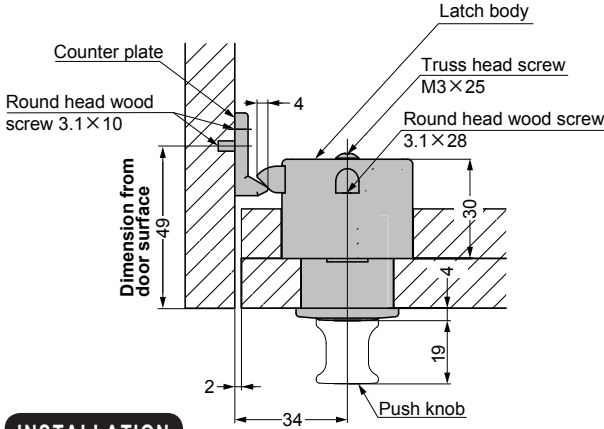

LAMP® PUSH KNOB LATCH PKL-07, PKL-08 INSTALLATION MANUAL

Thank you for selecting our product. Before starting installation, please read this manual thoroughly to ensure correct installation. Please keep this manual at hand for future reference.

DIMENSIONS