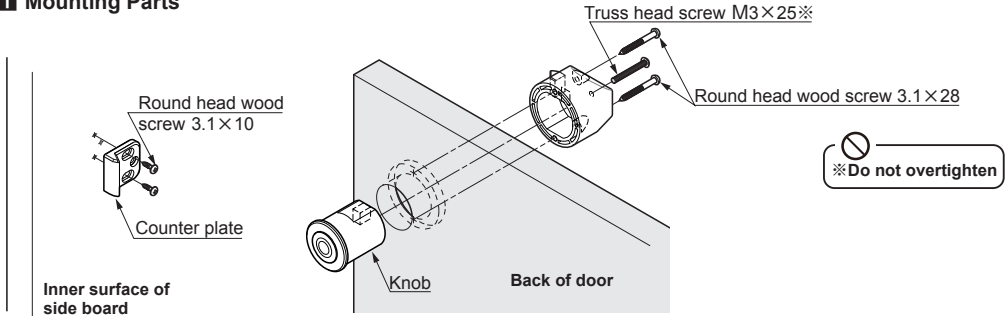

INSTALLATION

1 Mounting Parts