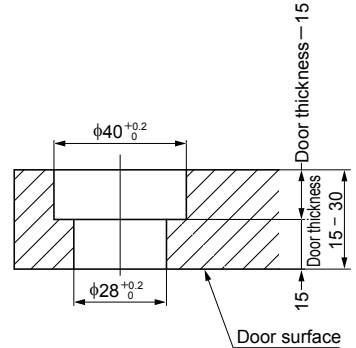

DOOR PROCESS DIMENSIONS