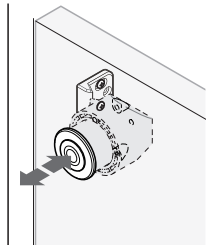

2 Operation Check

Be sure to push the knob at closed position. Latch may be damaged if you close the door after pushing the knob.

3 Adjusting counter plate

Adjust the position so that the latch operation is smooth without backlash.

4 Fastening counter plate

With the round head wood screw fasten the plate through the round hole.

SUGATSUNE KOGYO (UK) LIMITED
Reading, UK
Phone: +44 1189 272 955
E-mail: sales@sugatsune.co.uk